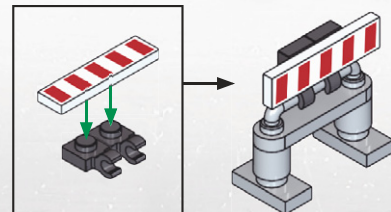

KRE-O
CREATE IT.

TRANSFORMERS

AGES 6-12

36954
CYCLE CHASE™

Product does not convert.
Product shown in fantasy situation.

1

2

1