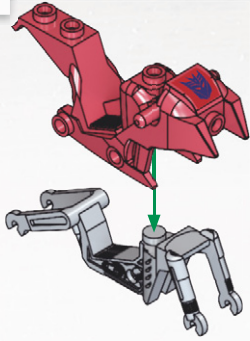

KRE-O
CREATE IT.

TRANSFORMERS

AGES 6-12

36954
CYCLE CHASE™

Product does not convert.
Product shown in fantasy situation.

1

2

1