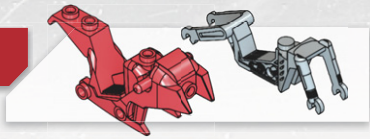

KRE-O
CREATE IT.

TRANSFORMERS

AGES 6-12

36954
CYCLE CHASE™

Product does not convert.
Product shown in fantasy situation.

1

2

1