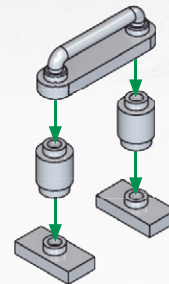

KRE-O
CREATE IT.

TRANSFORMERS

AGES 6-12

36954
CYCLE CHASE™

Product does not convert.
Product shown in fantasy situation.

1

2

1