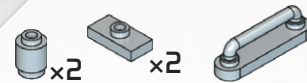

KRE-O
CREATE IT.

TRANSFORMERS

AGES 6-12

36954
CYCLE CHASE™

Product does not convert.
Product shown in fantasy situation.

1

2

1