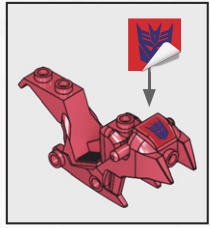

KRE-O
CREATE IT.

TRANSFORMERS

AGES 6-12

36954
CYCLE CHASE™

Product does not convert.
Product shown in fantasy situation.

1

2

1