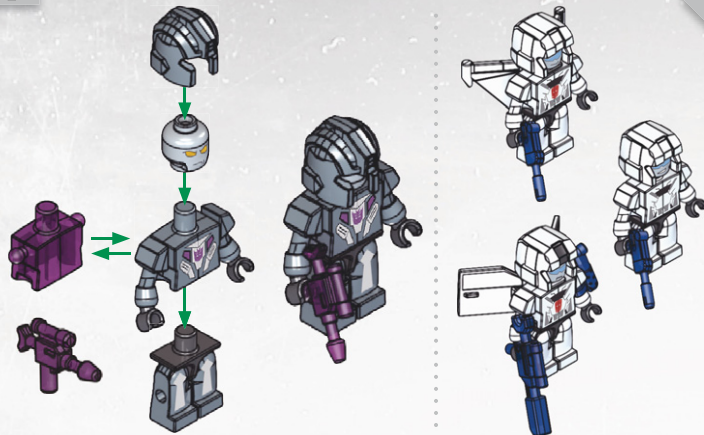

KRE-O
CREATE IT.

TRANSFORMERS

AGES 6-12

36954
CYCLE CHASE™

Product does not convert.
Product shown in fantasy situation.

1

2

1