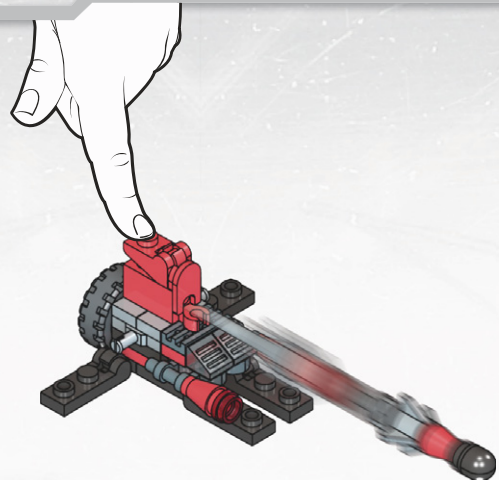

7

9

8

You can join the **QUEST FOR ENERGM™**
in the fight to build the ultimate
DARK ENERGM™
weapon!

Go to **KRE-O.COM**
for more information.

00053	10177	15052	x3 10077
x4 00161	10178	x3 00101	x3 10078
x2 10136	10243	x4 10021	10092
10149	x3 10247	10180	10094
10179	12916	x4 10258	x3 10098
x4 10189	15021	10259	15175
10242	x2 00102	x3 10011	x2 10087
10246	10010	x2 10004	10090
10259	10077	x2 00225	10109
12916	10078	00226	10137
x2 15050	10097	10077	
32116		10086	

Questions? Call 1-800-255-5516

Product and colors may vary. Retain this information for future reference.
© 2012 Hasbro. © Oxford. All Rights Reserved. Reserved. TM & © denote
U.S. Trademarks. 7263350000